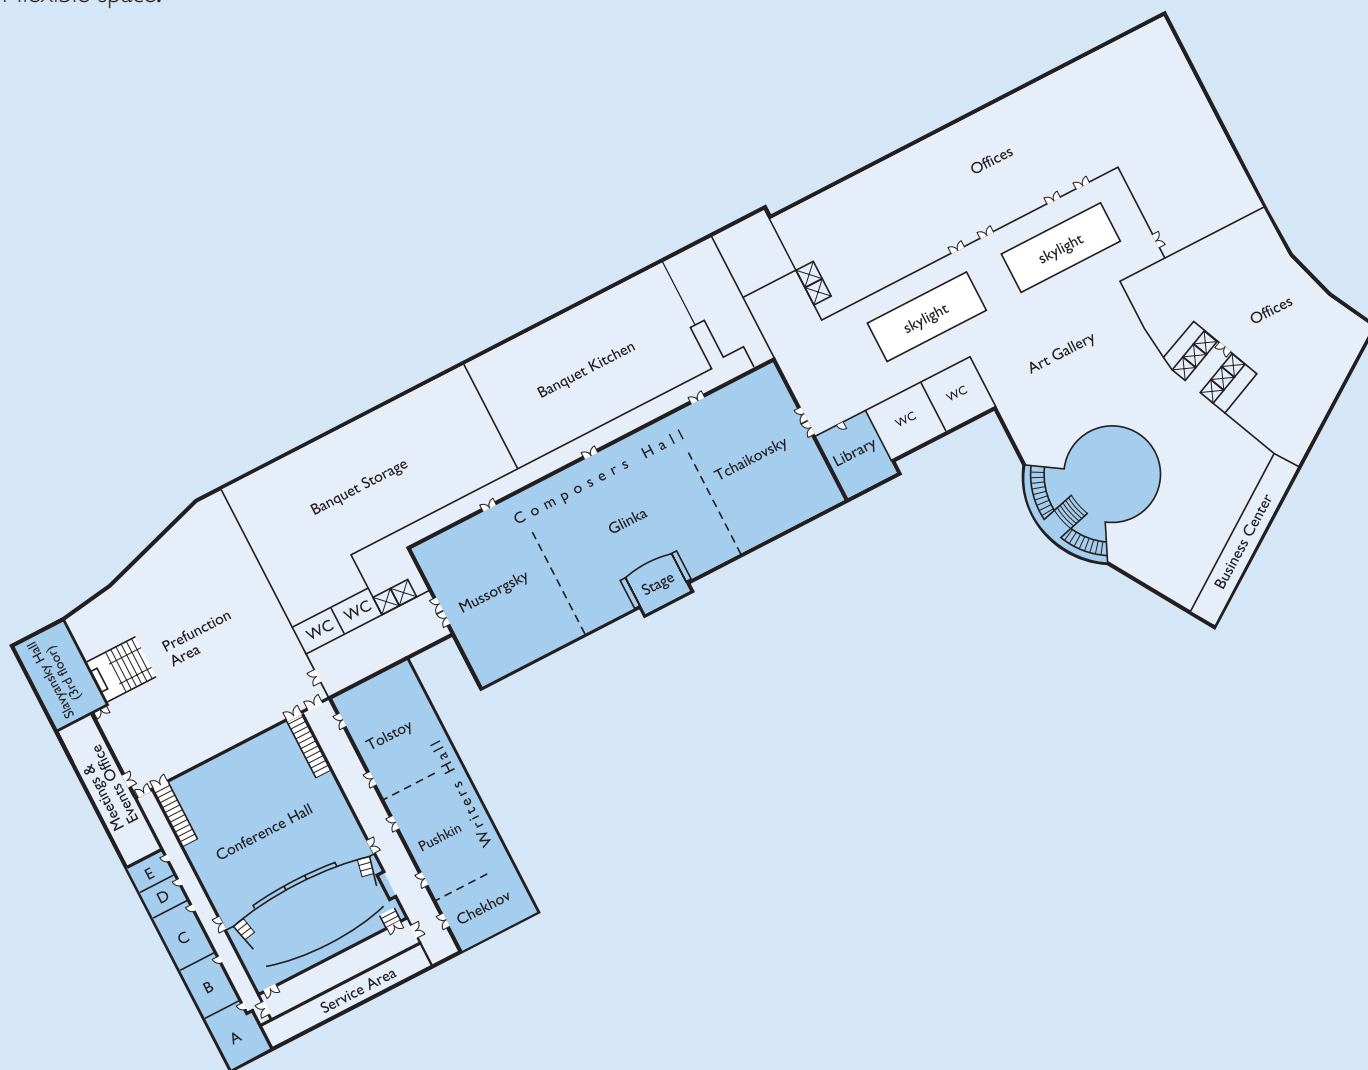

Meetings & Events

Our fourteen fully equipped function rooms serve from 10 to 1500 people and contribute to nearly 4400 sq.m. of flexible space. These rooms are perfect for banquets, exhibitions, conferences, or large seminars. All public areas & most of the conference rooms have wireless internet access. Our Conference Hall features tiered seating for up to 550 people, a large stage, cinema screen, lighting, sound system and 4-language simultaneous translation.

Meetings & Events Facilities

14 rooms contributing to nearly 4400 square meters of flexible space.

	Theatre	Classroom	Banquet	Reception	Boardroom	U-Shape	Dimensions/M	Sq.M
Composers Hall	450	300	800	1000	-	-	21x56x3.3	1176
Tchaikovsky	125	100	200	200	75	65	21x16x3.3	336
Glinka	200	150	350	400	50	40	21x24x3.3	504
Mussorgsky	125	100	200	200	75	65	21x16x3.3	336
Writers Hall	250	175	280	300	100	90	11x38x3.3	418
Tolstoy	120	75	120	150	40	30	11x15x3.3	165
Pushkin	120	75	120	150	40	30	11x15x3.3	165
Chekhov	50	40	50	60	25	20	11x8x3.3	88
Conference Hall	550	550	-	-	-	-	30x22.4x8.4	672
Prefunction Area	-	-	-	550	-	-	27.4x27x3.3	780
Boardroom A	50	25	-	-	14	25	5.3x10.5x3.3	56
Boardroom B	40	20	-	-	14	20	5.3x7.6x3.3	40
Boardroom C	40	20	-	-	14	20	5.3x7.6x3.3	40
Boardroom D	-	-	-	-	6	-	5.3x3.7x3.3	20
Boardroom E	-	-	-	-	6	-	5.3x3.7x3.3	20
Library	40	24	30	40	20	25	7x8.7x3.3	60
Slavyansky Hall	60	44	40	50	25	30	8.2x9.5x3.3	76
Art Gallery	-	-	400	500	-	-	variousx3.3	1030